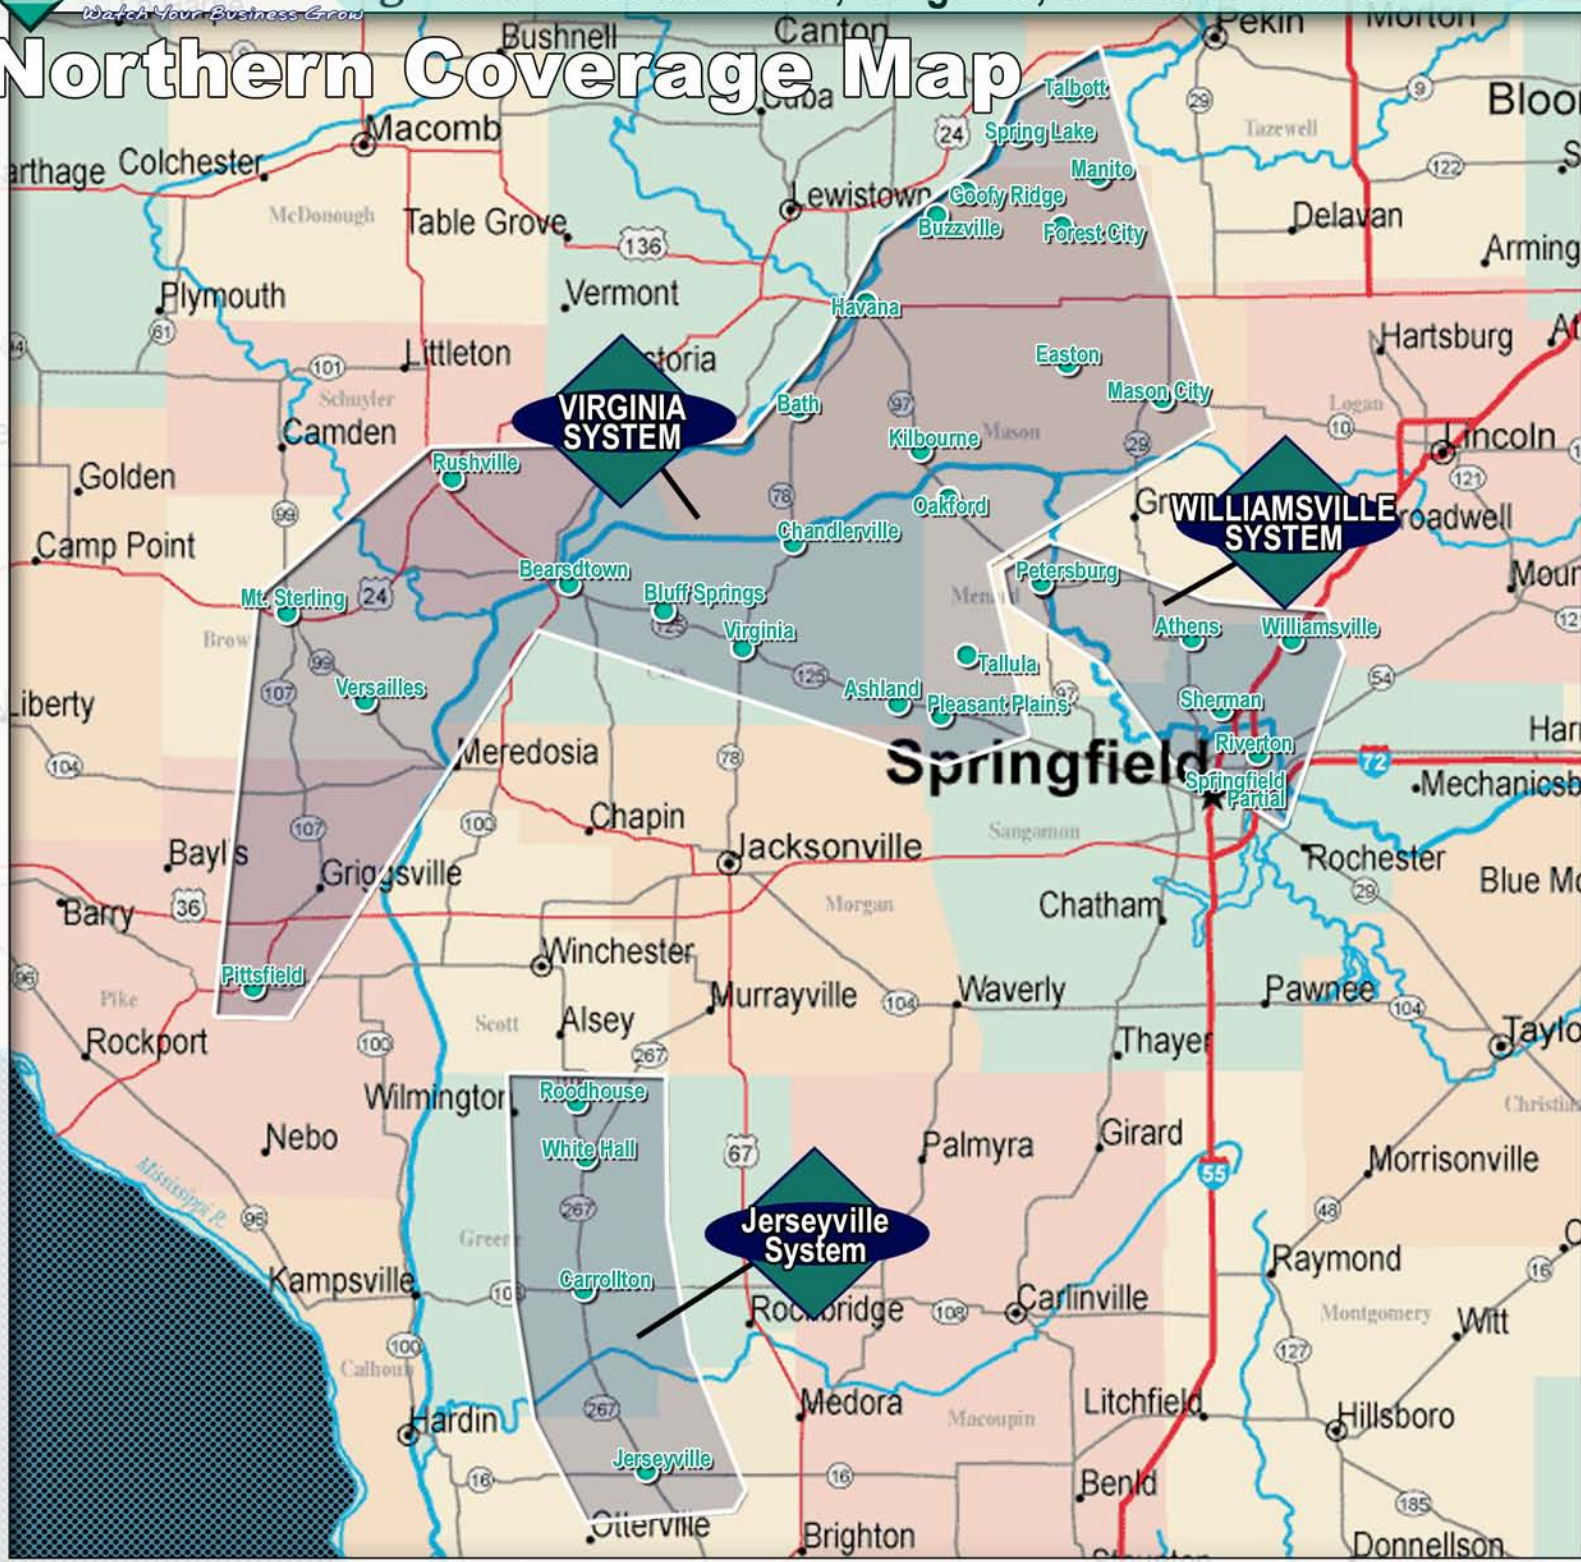

Northern Coverage Map

VIRGINIA
 SYSCODE 7638
 Includes a portion of the Quincy DMA

- Ashland - 62612
- Beardstown - 62618
- Buzzville - 62644
- Easton - 62633
- Goofy Ridge - 61567
- Kilbourne - 62655
- Mason City - 62656
- Pittsfield - 62673
- Pleasant Plains - 62677
- Talbot - 61546
- Versailles - 62378
- Bath - 62617
- Bluff Springs - 62622
- Chandlerville - 62627
- Forrest City - 61532
- Havana - 62644
- Manito - 61546
- Mt. Sterling - 62353
- Oakford - 62363
- Rushville - 62681
- Tallula - 62688
- Virginia - 62691

WILLIAMSVILLE
 SYSCODE 4921

JERSEYVILLE
 SYSCODE 9089

- Athens - 62613
- Petersburg - 62675
- Riverton - 62561
- Sherman - 62684
- Springfield Partial - 62707
- Williamsville - 62693

- Jerseyville - 62052
- Carrollton - 62016
- Roodhouse - 62082
- White Hall - 62092

- Networks Available**
 Virginia/Williamsville
1. A&E
 2. ABC Family
 3. CNN
 4. Comedy Central
 5. Discovery
 6. E!
 7. ESPN
 8. ESPN 2
 9. Food Network
 10. Fox News
 11. FX
 12. Hallmark
 13. HGTV
 14. History Channel
 15. Lifetime
 16. MTV
 17. Outdoor Channel
 18. Speed
 19. Spike
 20. TBS
 21. TNT
 22. USA
 23. Versus
 24. Local Program

Virginia, Illinois

SYSCODE: 7638

Available Networks

- A & E
- Comedy Channel
- ESPN
- Fox News
- HGTV
- MTV
- Spike
- USA
- ABC Family
- Discovery
- ESPN2
- FX
- History Channel
- Outdoor Channel
- TBS
- Versus
- CNN
- E!
- Food Network
- Hallmark
- Lifetime
- Speed
- TNT
- H² - Hometown Happenings